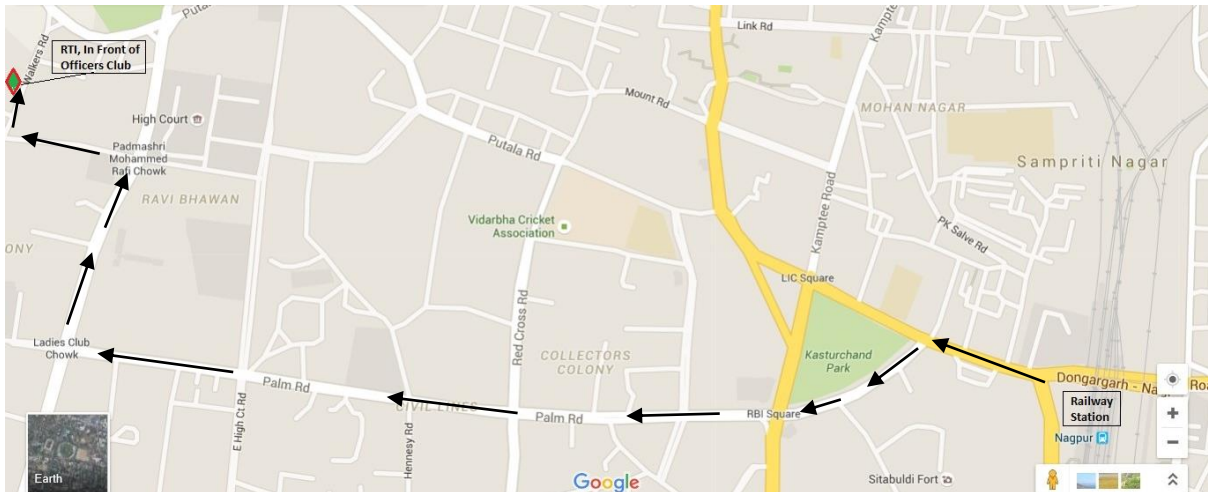

## Route Map : How to reach RTI, Nagpur

**26/1 Civil Lines, In Front of Officers Club, Ramgiri Road, Nagpur -440001**

### **1. Reach RTI, Nagpur From Nagpur Railway Station (Approximate Distance 4 Kms)**

- a. Rly.Station → Take Palm Road → RBI Square → GPO Square → Ladies Club Chowk → Police Gymkhana → Van Bhawan (Ramgiri Road) → Officers Club → RTI
- b. Rly.Station → Take Palm Road → RBI Square → GPO Square → Ladies Club Chowk (Turn Right) → AG(A&E)Office → Moh.Rafi Chowk (Turn Left at Moh.Rafi Chowk) → AG(Audit)Office → Officers Club → RTI

(RTI is situated just in-front of Officers Club – Which is on “Ramgiri” Road)

(“Ramgiri” is the name of Chief Minister’s official residence situated adjacent to RTI, Nagpur)

### **2. Reach RTI, Nagpur From Nagpur Dr. Baba Saheb Ambedkar Airport (Appro. Distance 10 Kms)**

- a. Airport → (Turn Left) Wardha Road → Go straight (about 6 Kms) → RBI Square → Take Left Turn at RBI Square → GPO Square → Ladies Club Chowk → Police Gymkhana → Van Bhawan (Ramgiri Road) → Officers Club → RTI